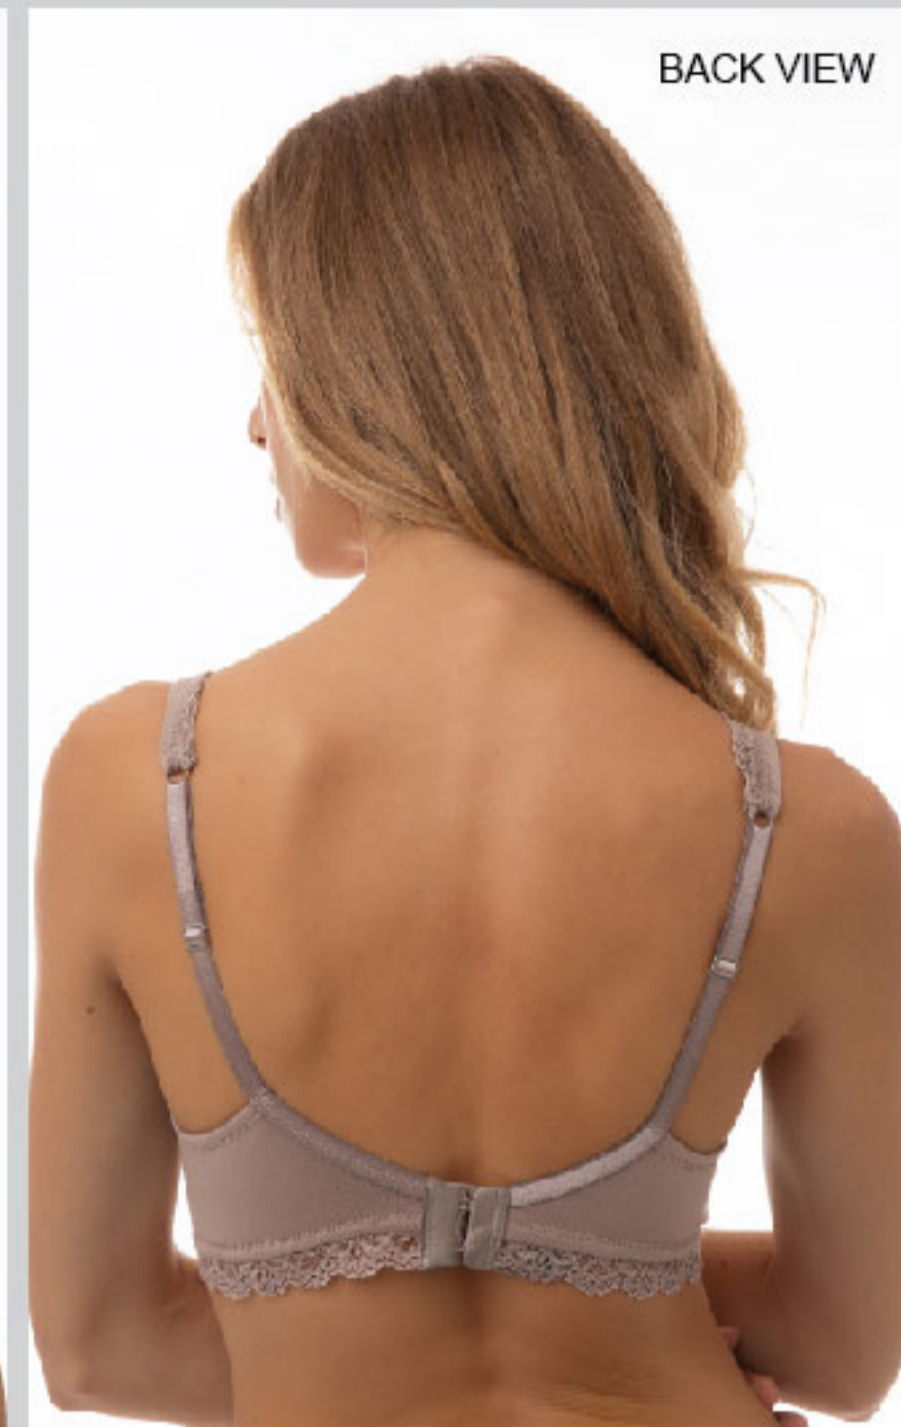

81326 BIKINI
More Colors> 839 ΜΑΡΙΝ-TROPIC /
NAVY-TROPIC
Size> S-XL
Composition> 96% MODAL 5% ELASTANE