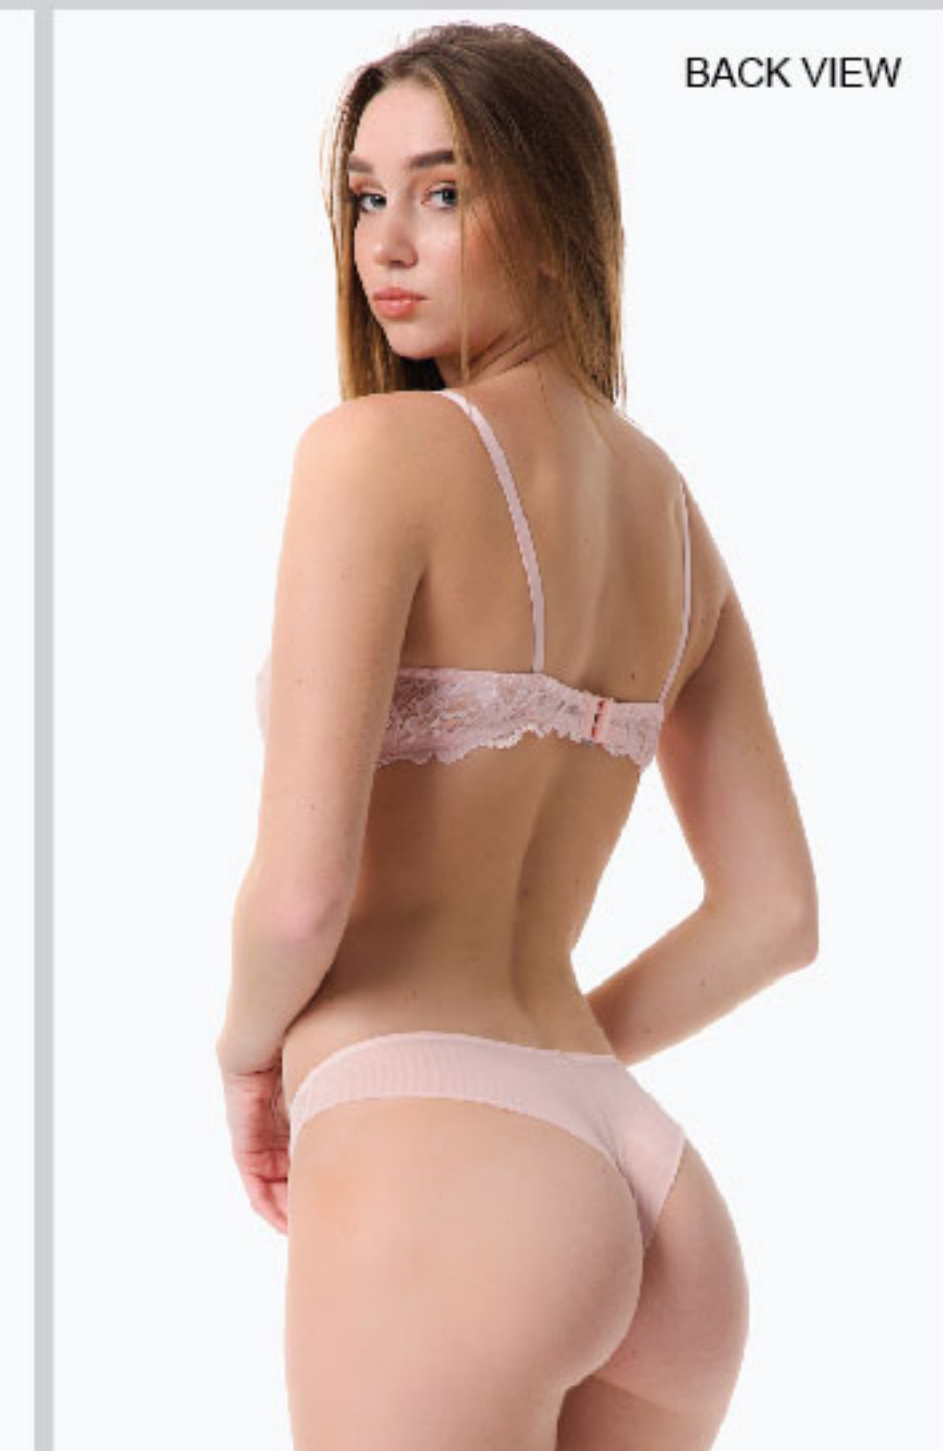

BACK VIEW

BACK VIEW

BACK VIEW

BACK VIEW