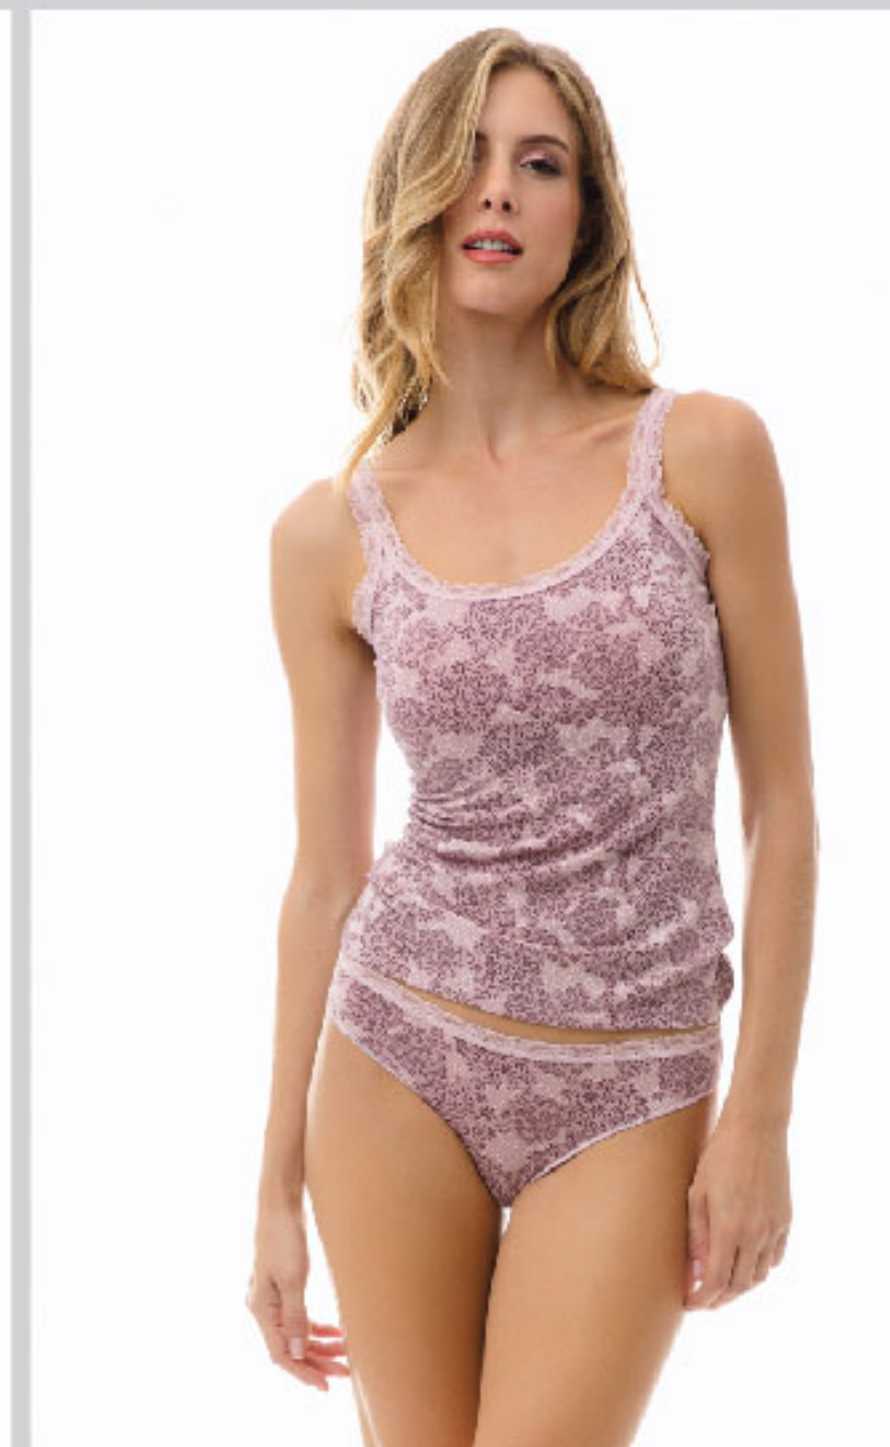

**81841 TOP / 81844 BOTTOM**  
 Color> 643 POZ DAISY-ΜΠΟΡΝΤΩ /  
 PINK DAISY-BORDEAUX  
 Size> S-XL  
 Composition> 96% MODAL 4% ELASTANE

BACK VIEW

BACK VIEW

BACK VIEW

**9063B BASIC BRA**  
 Color> 525 ΔΕΡΜΑ / SKIN  
 Size> XS-XL  
 Composition> 88% POLYAMIDE 12% ELASTANE