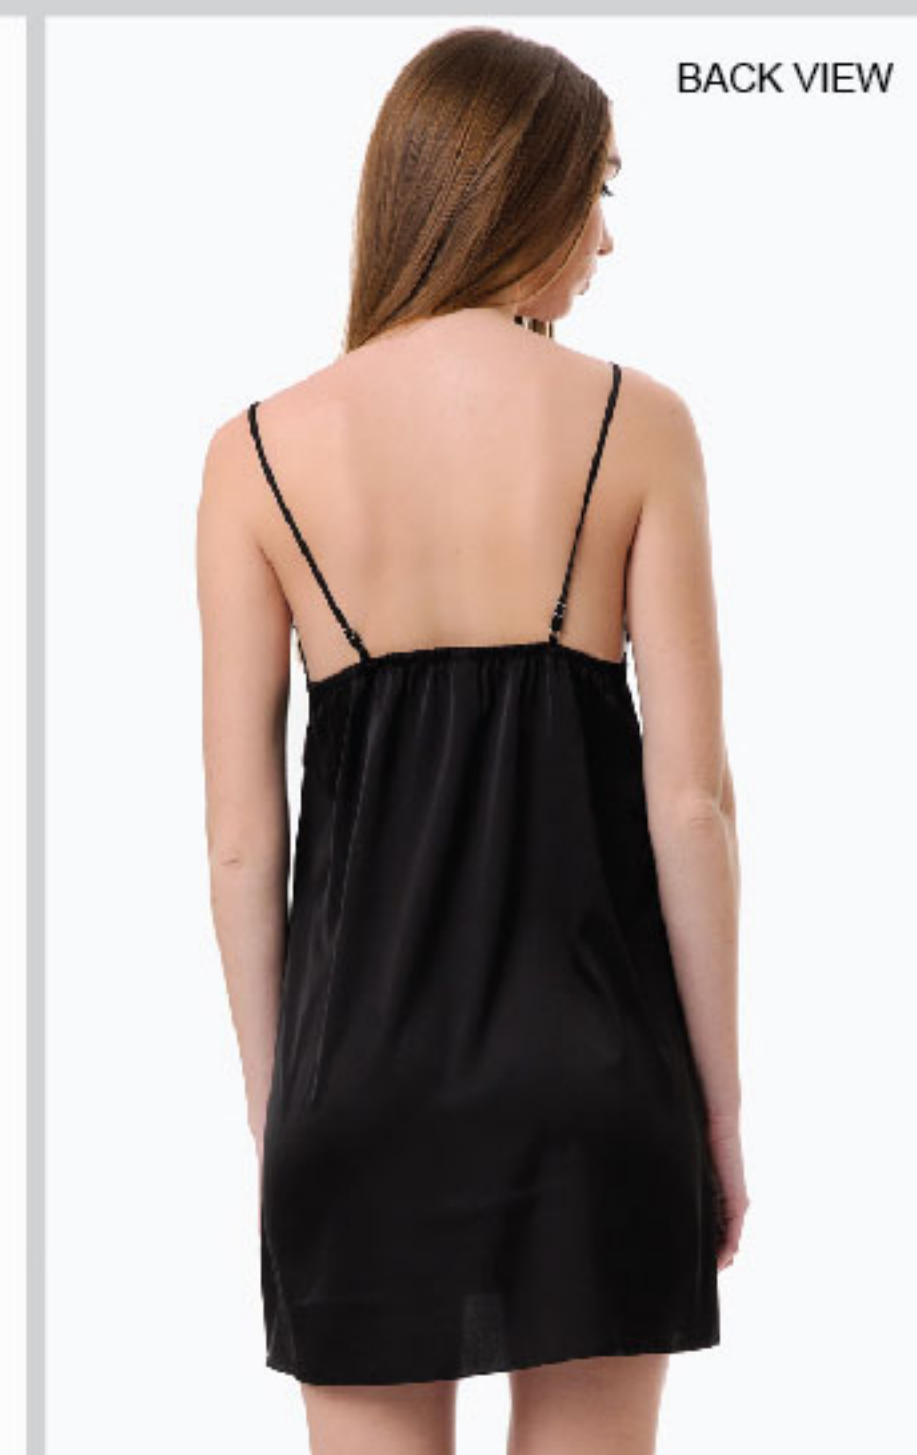

**9063B BASIC BRA**  
 Color> 045 ΜΑΥΡΟ / BLACK  
 Size> XS-XL  
 Composition> 88% POLYAMIDE 12% ELASTANE

BACK VIEW

BACK VIEW

**52956 SATIN TOP / 52957 SATIN BOTTOM**  
 Color> 045 ΜΑΥΡΟ / BLACK  
 Size> S-XL  
 Composition> 100% POLYESTER