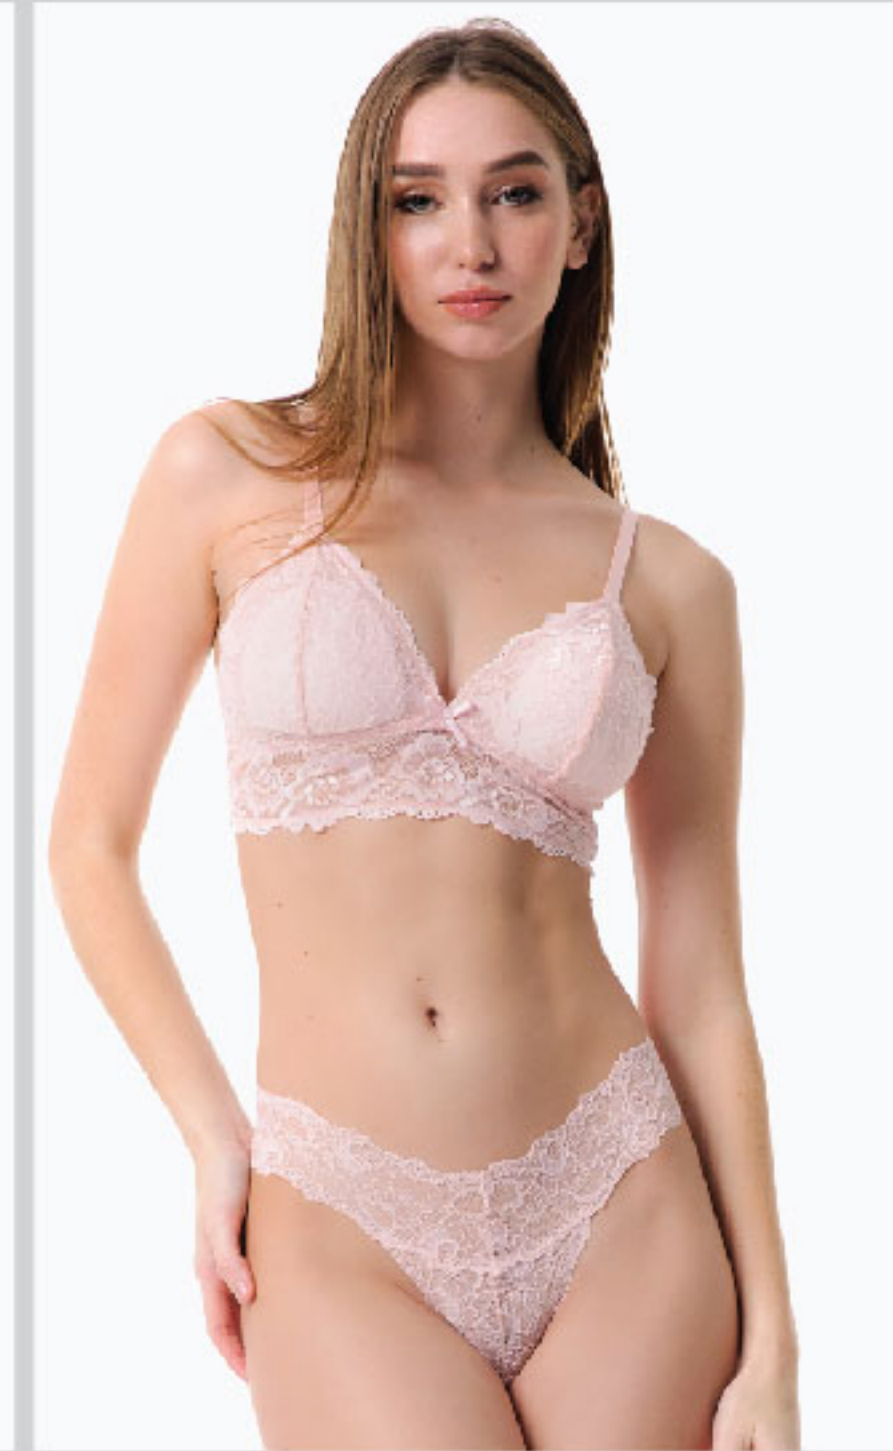

8145B, C BRA WIRED / 80847 RIO
Color> 863 ΔEPMA TAN / SKIN TAN, ALSO AVAILABLE 045 MAYPO / BLACK
Size> 70B-90C, S-XL
Composition> 82% POLYAMIDE 18% ELASTANE, TULLE

BACK VIEW

8144B BLALETTE / **80846** THONG
Color> 361 POZ ΣΟΜΟΝ / PINK SALMON
Size> S-XL, S/M-L/XL
Composition> 90% POLYAMIDE 10% ELASTANE