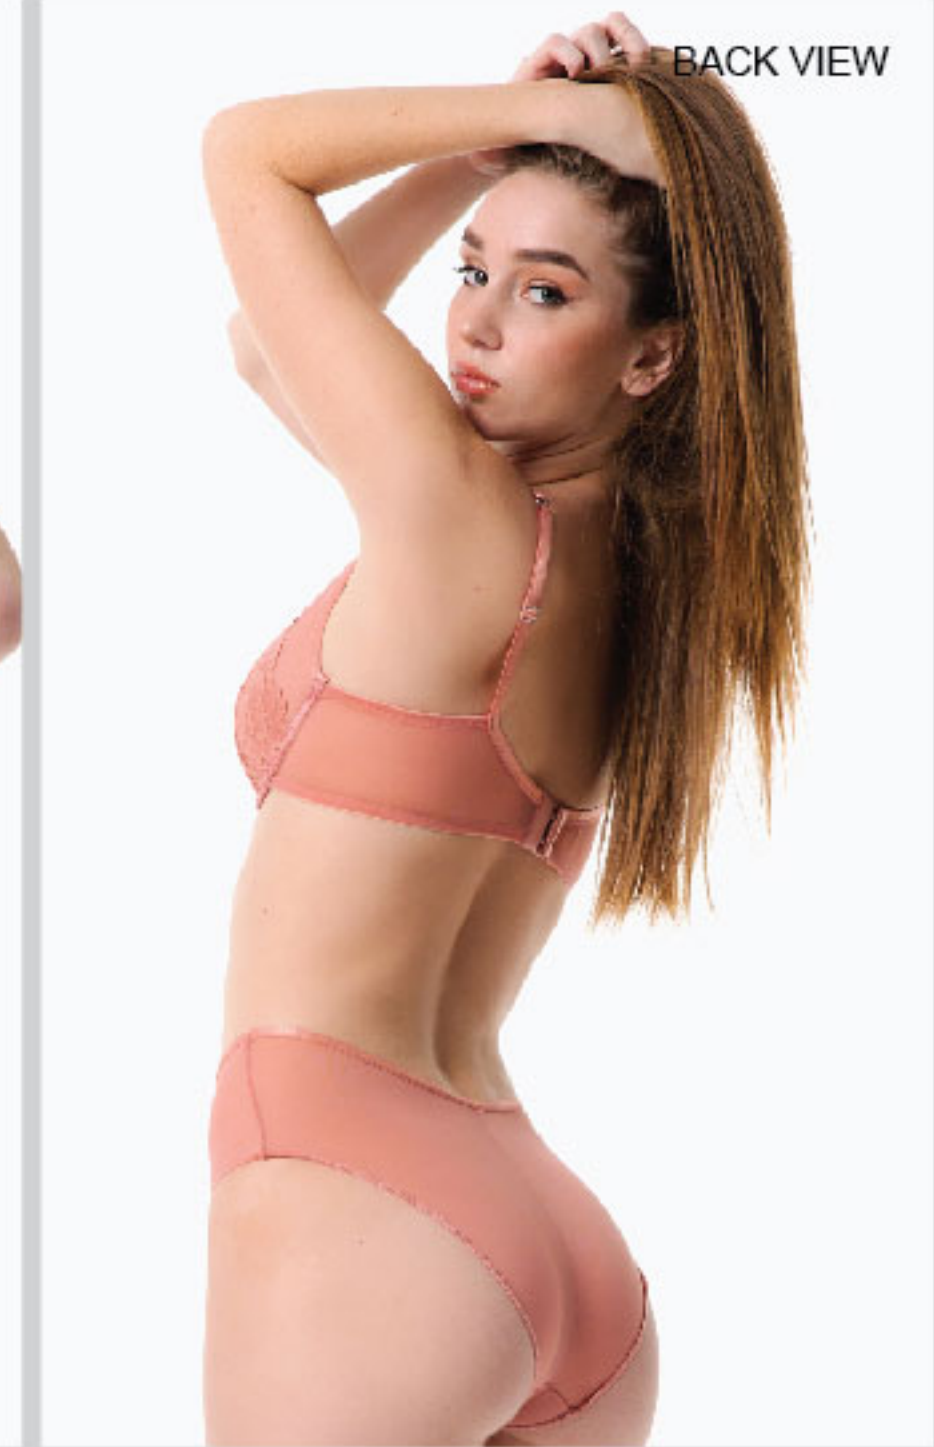

BACK VIEW

8146B TRIANGLE WIRED / 80848 CULLOTE
Color> 863 ΔEPMA TAN / SKIN TAN
Size> 70B-90B, S-XL
Composition> 82% POLYAMIDE 18% ELASTANE, TULLE