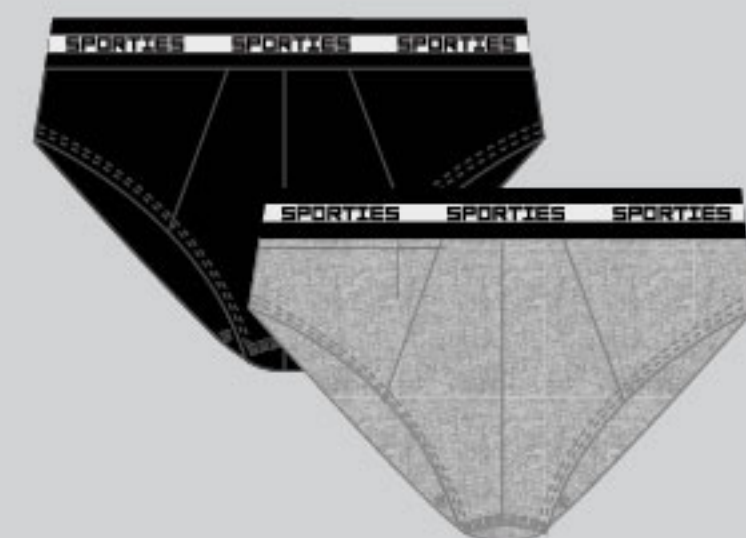

SET 2 PCS

SET 2 PCS

Sporties

SET 2 PCS

SET 2 PCS