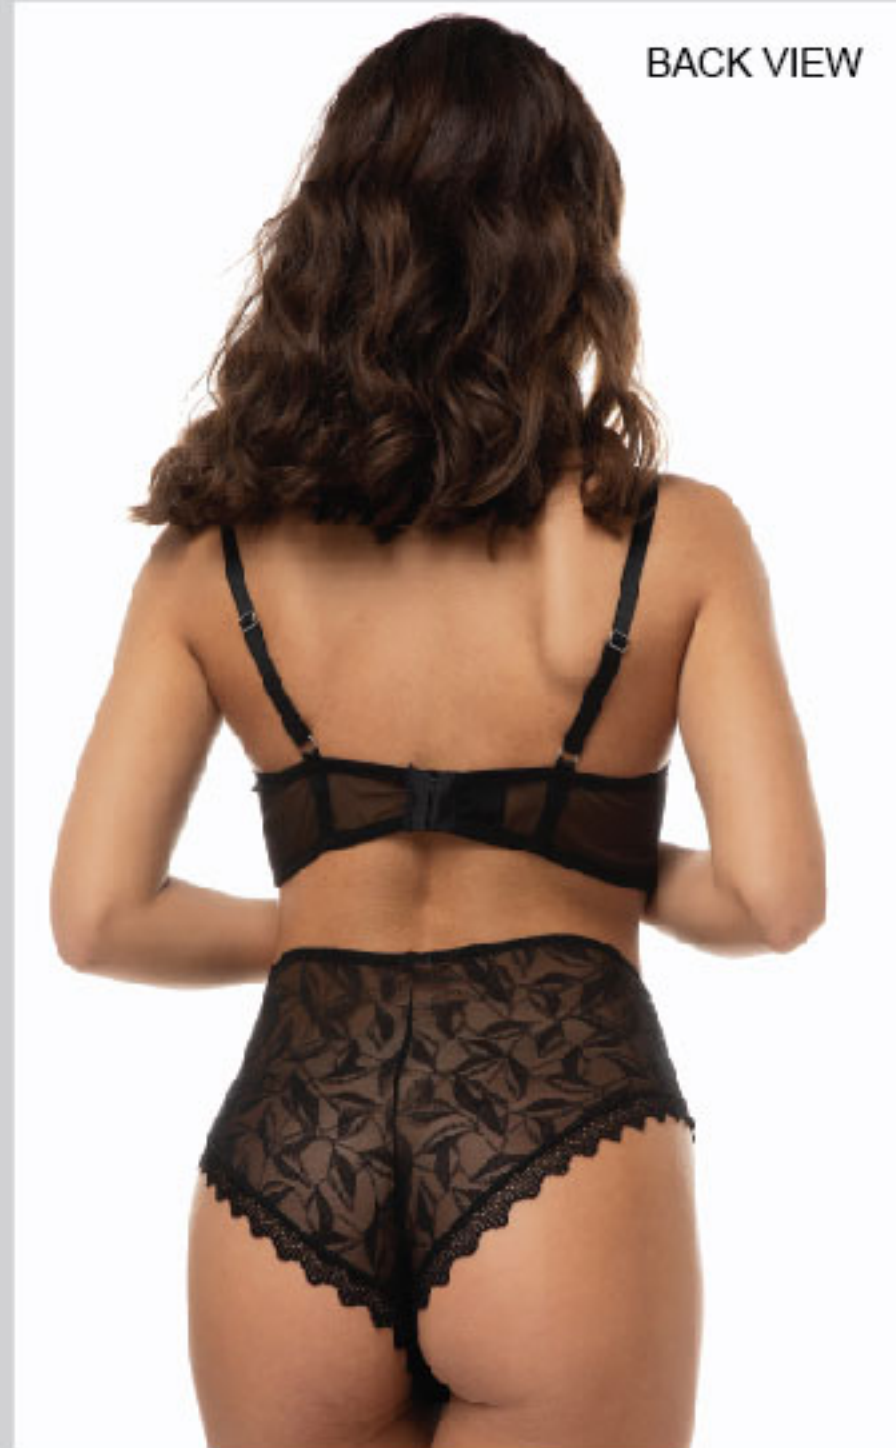

51966
Color> 161 ΡΟΖ-ΣΟΜΟΝ /
PINK-SALMON
Size> S-XL
Composition> 100% COTTON,
SINGLE JERSEY

BACK VIEW