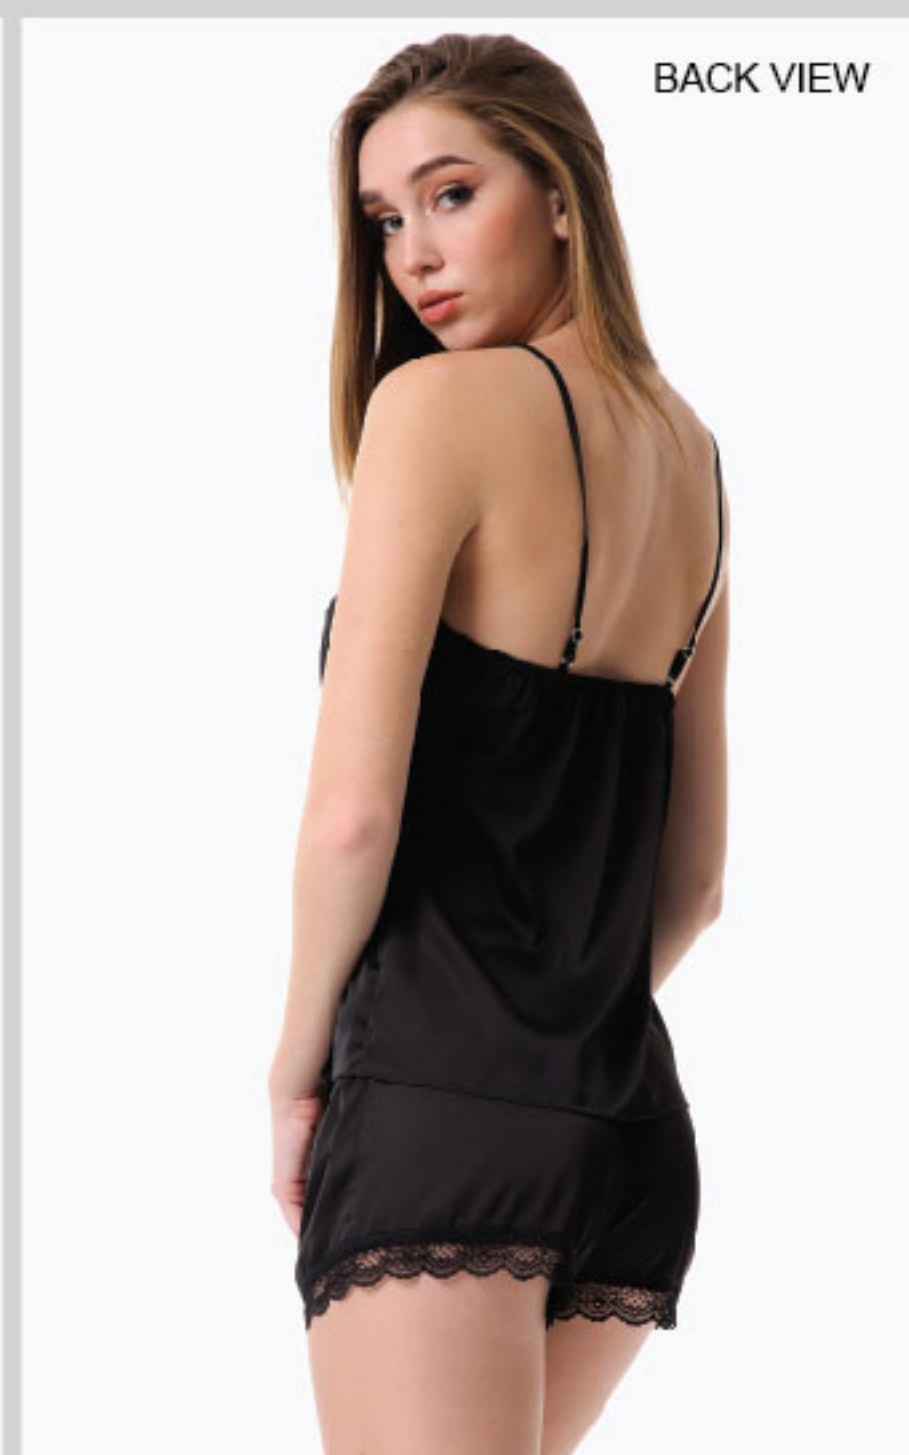

**9063B BASIC BRA**  
 Color> 045 ΜΑΥΡΟ / BLACK  
 Size> XS-XL  
 Composition> 88% POLYAMIDE 12% ELASTANE

BACK VIEW

BACK VIEW

**52956 SATIN TOP / 52957 SATIN BOTTOM**  
 Color> 045 ΜΑΥΡΟ / BLACK  
 Size> S-XL  
 Composition> 100% POLYESTER