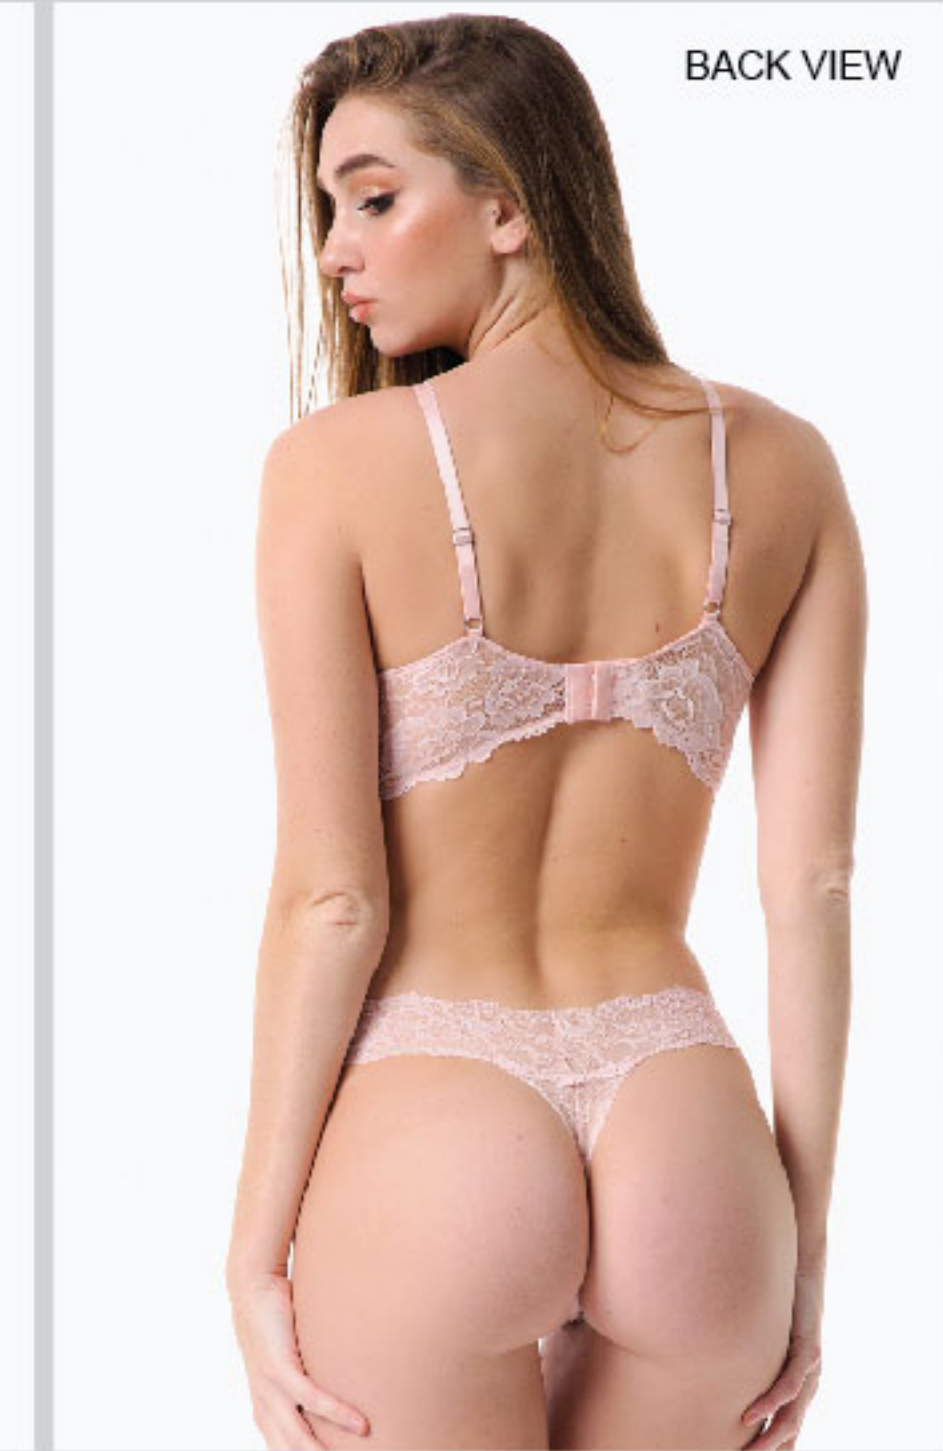

BACK VIEW

8144B BLALETTE / **80846** THONG
Color> 361 POZ ΣΟΜΟΝ / PINK SALMON
Size> S-XL, S/M-L/XL
Composition> 90% POLYAMIDE 10% ELASTANE